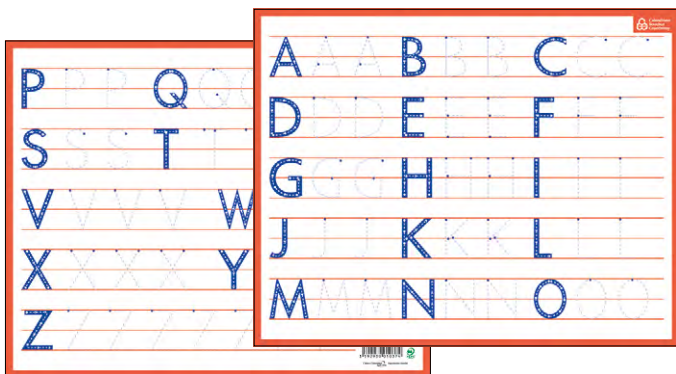

ARDOISES EFFAÇABLES MINI

Format : 21 x 26,5 cm - Poids : 55 g
Support rigide pelliculé effaçable recto/verso

Ardoise Majuscules d'Imprimerie

Majuscules recto et verso

REF PAPARDOISEMAJIMPRI
EAN 3592930010374