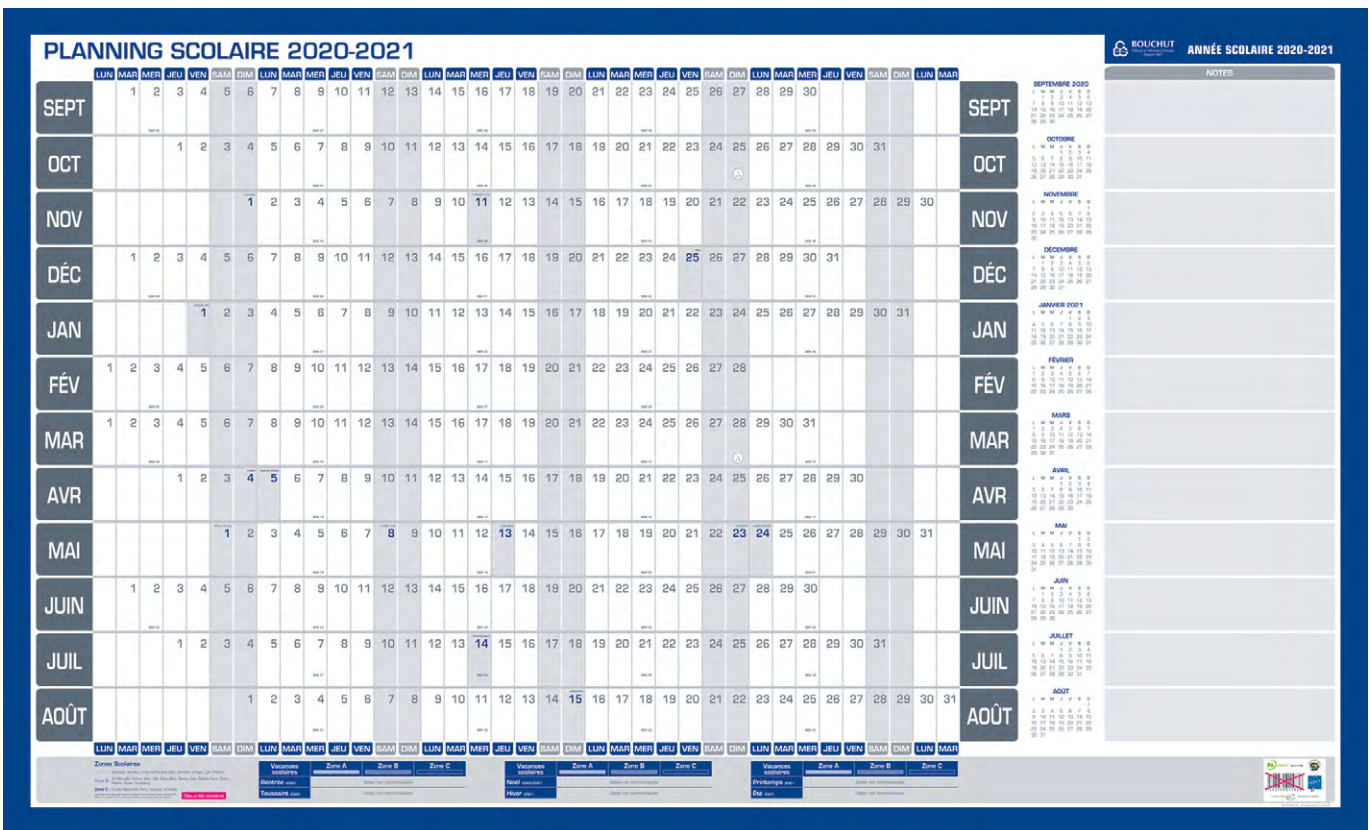

PLANNING EFFAÇABLE SOUPLE

Planning Annuel Scolaire (millésimé valable 1 an)

Format : 60 x 99 cm - Poids : 300 g avec étui - support souple pelliculé effaçable
Planning 12 mois, de septembre 2020 à août 2021 vacances scolaires, jours fériés, notes.

REF **PAPPLANSCOL-21**
EAN **3592930015836**