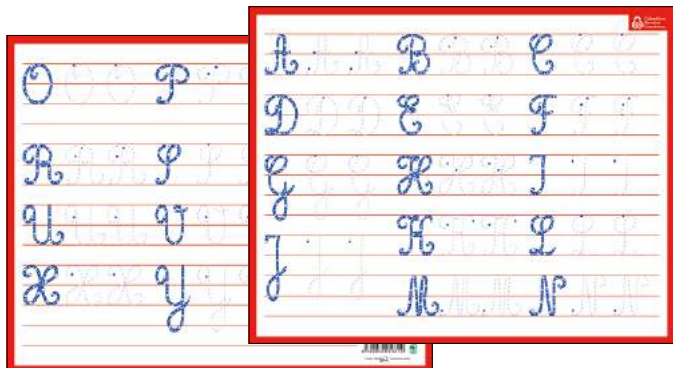

Ardoise Seyes

Recto quadrillage Seyes, verso blanc

EAN : 3592930000542
REF : PAPARDOISESEYES

Ardoise Quadrillage/Seyes Mini

Recto quadrillage 5x5, verso quadrillage Seyes

EAN : 3592930008678
REF : PAPARDOISEQUADRI